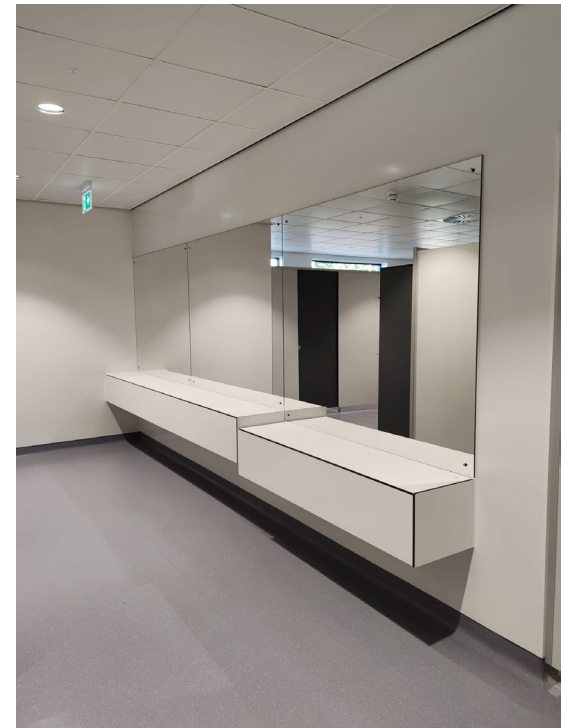

Brief: The centre required a comprehensive washroom solution to meet the demands of its high-traffic environment. The washrooms needed to be durable, easy to maintain, and capable of withstanding heavy use while providing a clean and welcoming atmosphere for all visitors.

Splash cubicles:

- Manufactured in SGL- water and impact-resistant
- Fitted with slide operated indicator bolts with emergency release facility
- Safe, robust and easy-to-clean which makes this range ideal for high-traffic environments.

PDQ Vanity & Frame:

- 90% quicker to install compared to a traditional timber system
- Hard wearing and durable, manufactured in SGL
- Various recess, material and colour options
- Arrives on-site as two units which makes it simple to-install.